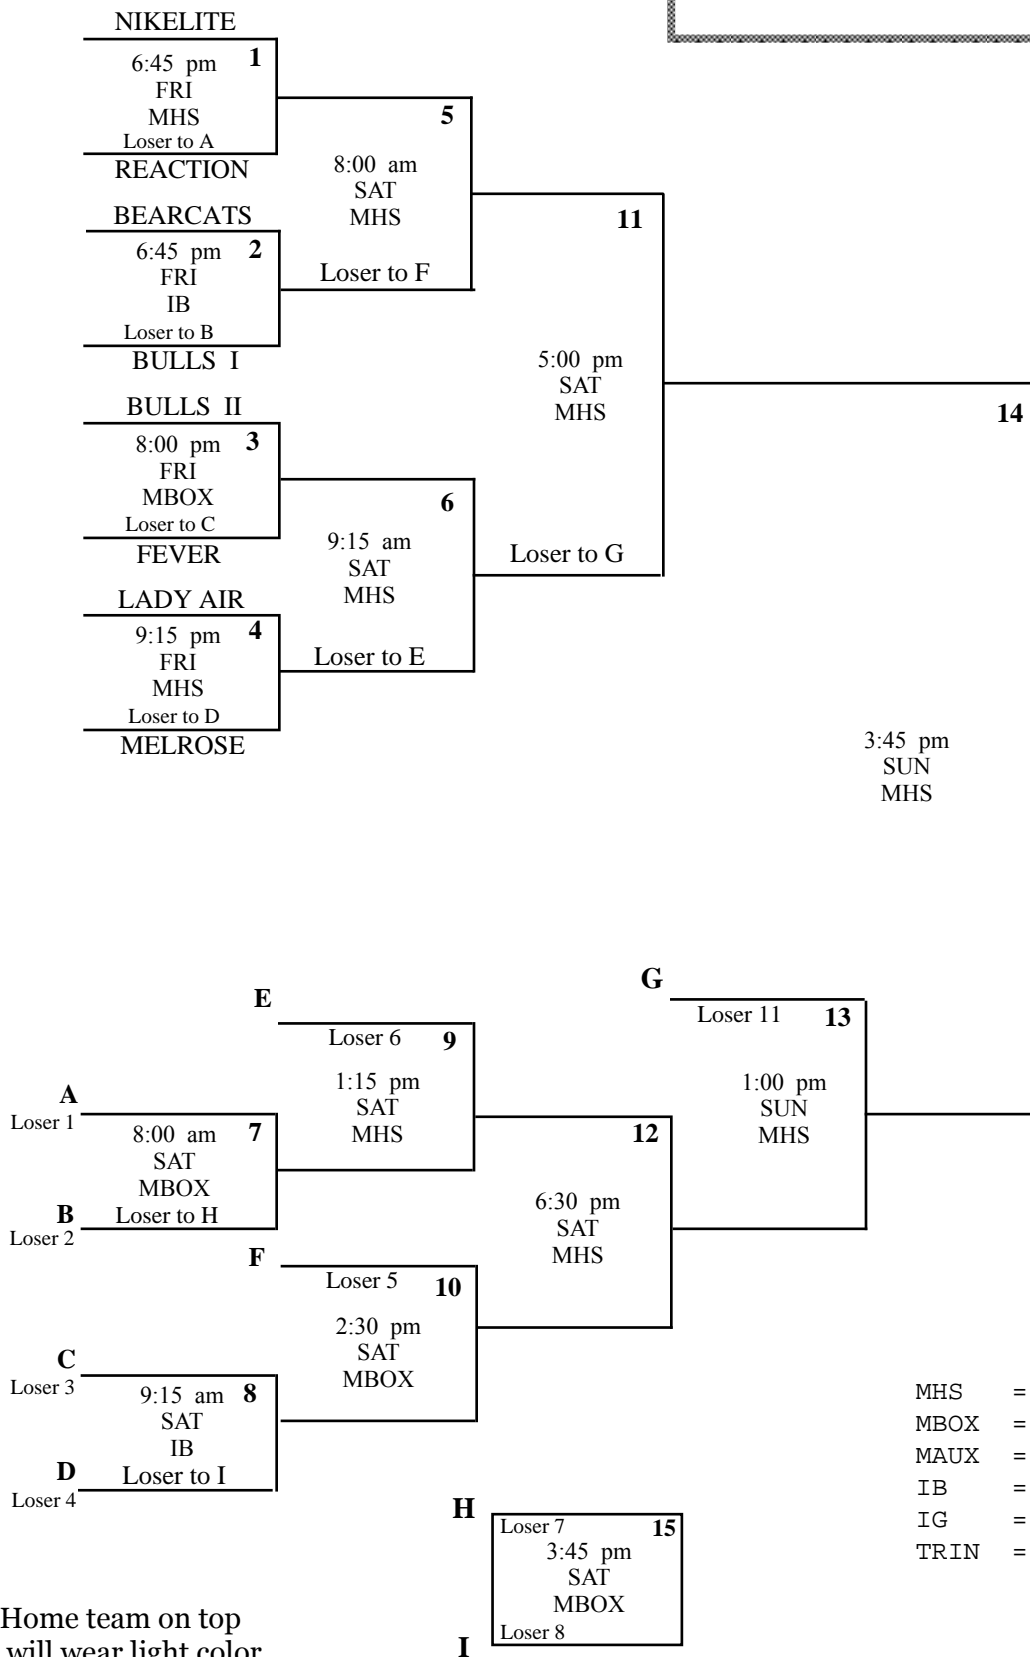

Caprock Firecracker Open Girls Varsity

MHS = Monterey NEW
MBOX = Monterey Old Box
MAUX = Monterey Aux.
IB = IRONS Boys
IG = IRONS Girls
TRIN = TRINITY

Home team on top
& will wear light color