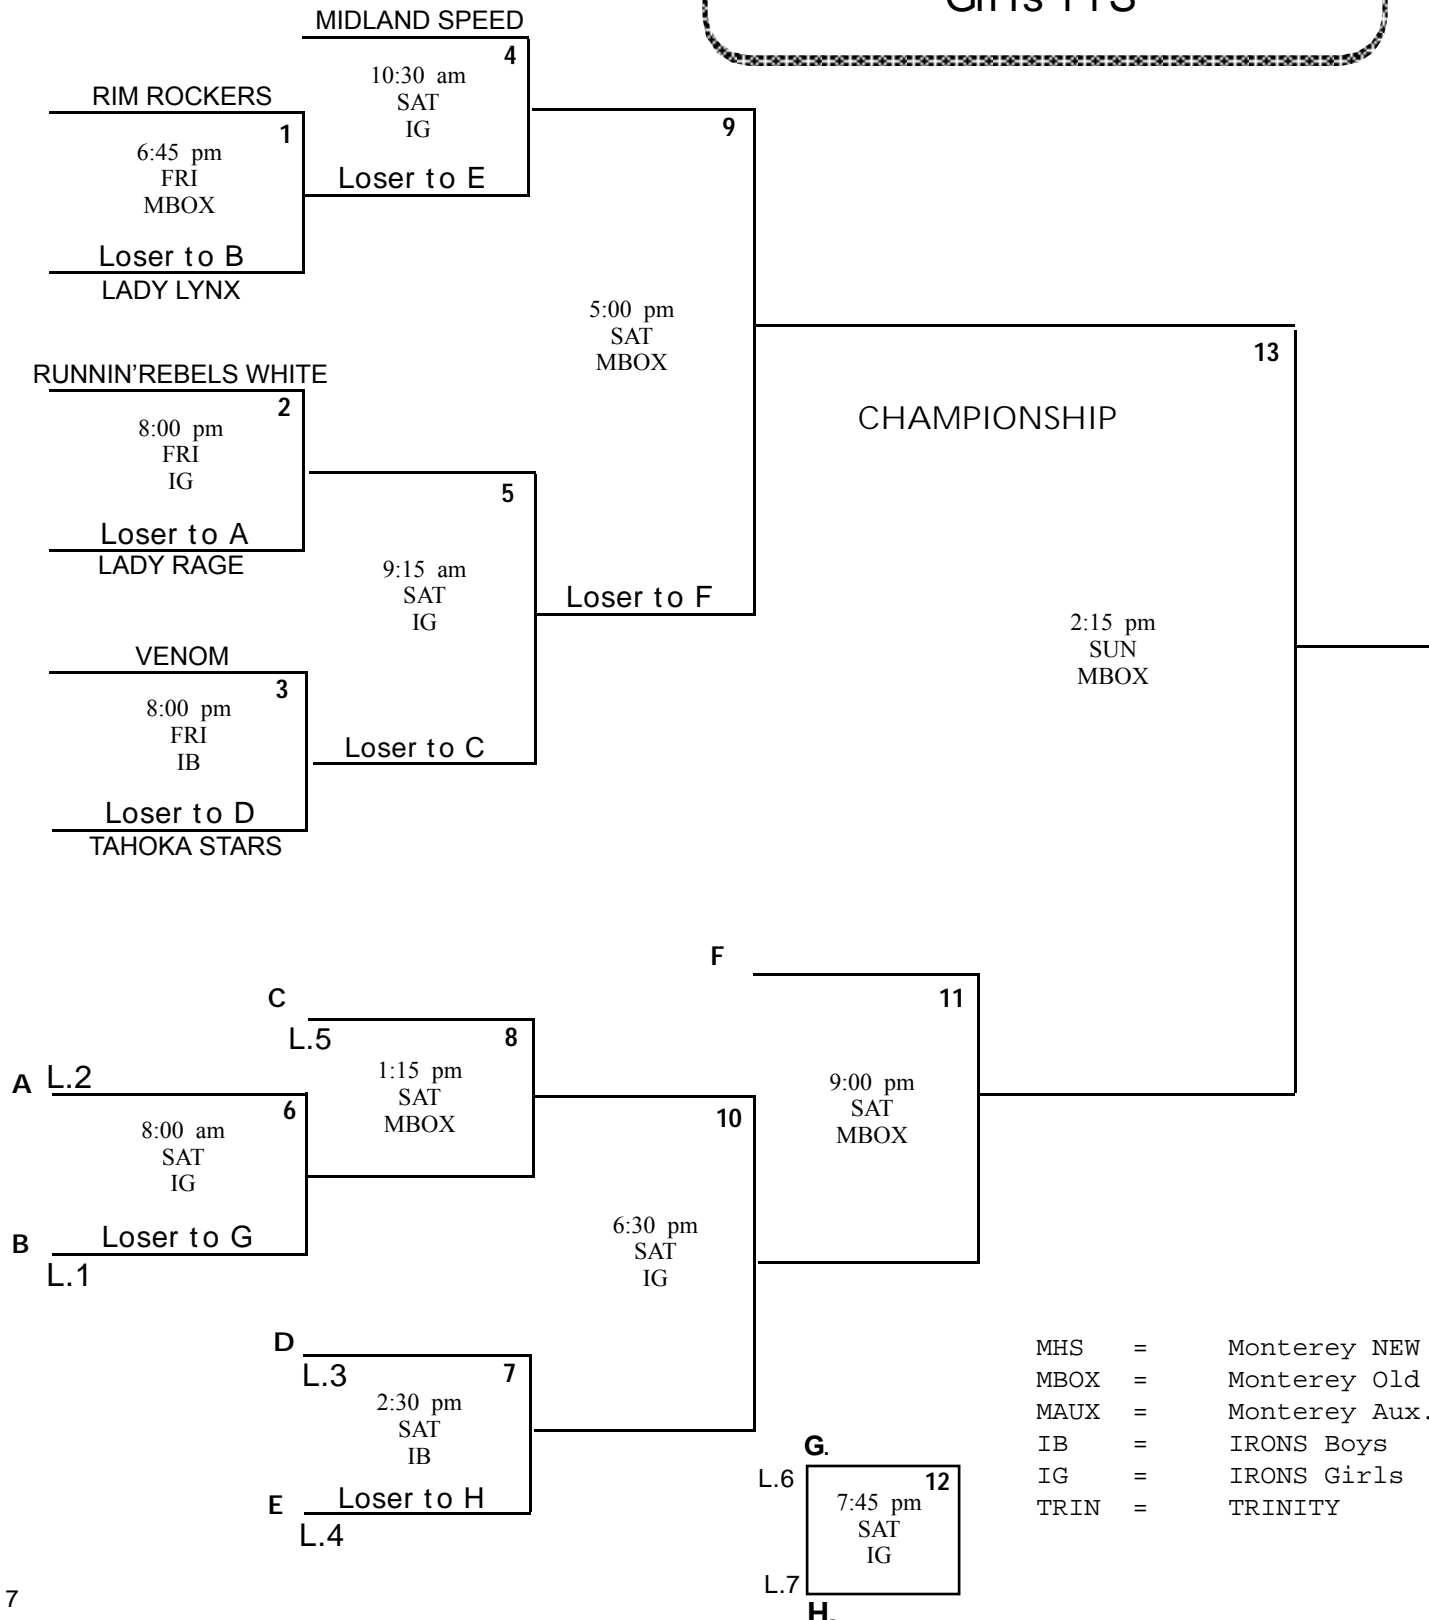

# Caprock Firecracker Open Girls 11S

- MHS = Monterey NEW
- MBOX = Monterey Old Box
- MAUX = Monterey Aux.
- IB = IRONS Boys
- IG = IRONS Girls
- TRIN = TRINITY

7  
Home team on top  
& will wear light color